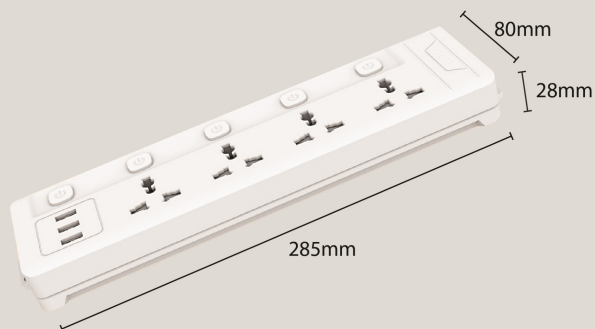

deli

POWER STRIP

ET411

MODEL	Power Strip ET411
Input	AC 110-220V, 50/60Hz
Output	AC 110-220V, 50/60Hz, 10A
USB Output	DC 5V, 2.4A (Max)
Power Cord Length	6 feet
Number of Outlets	4
Number of USB Ports	2
Surge Protection	350 Joules
Overload Protection	Yes
Material	Fire-resistant ABS plastic
Dimensions	285mm x 80mm x 28mm
Weight	7.4 ounces