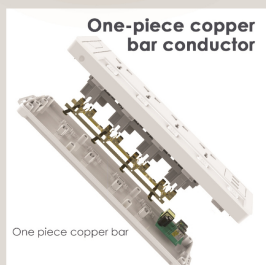

deli

POWER STRIP

ET411

MODEL	Power Strip ET411
Input	AC 110-220V, 50/60Hz
Output	AC 110-220V, 50/60Hz, 10A
USB Output	DC 5V, 2.4A (Max)
Power Cord Length	6 feet
Number of Outlets	4
Number of USB Ports	2
Surge Protection	350 Joules
Overload Protection	Yes
Material	Fire-resistant ABS plastic
Dimensions	285mm x 80mm x 28mm
Weight	7.4 ounces