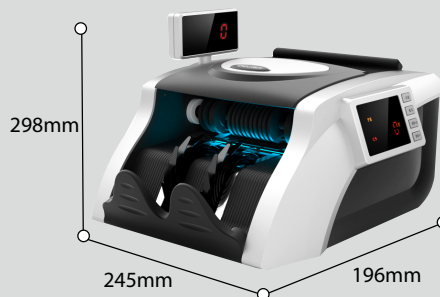

deli

CURRENCY HANDY COUNTER

ET908

4-layer Counterfeit
Detection

Multi-National
Currency Authentication

Customized Motherboard
Configuration

Power-On
Self-Check

270° Rotating Screen
& LED Display Screen

Real Human
Voice Broadcast

MODEL	CURRENCY HANDY COUNTER ET908
Product size(mm)	H298 x W245 x D196
Counting Speed	1000 Bills Per Minute
Hopper Capacity	130 Pieces
Stacker Capacity	130 Pieces
Net Weight	3.5kg
Power Supply	220v~/50Hz