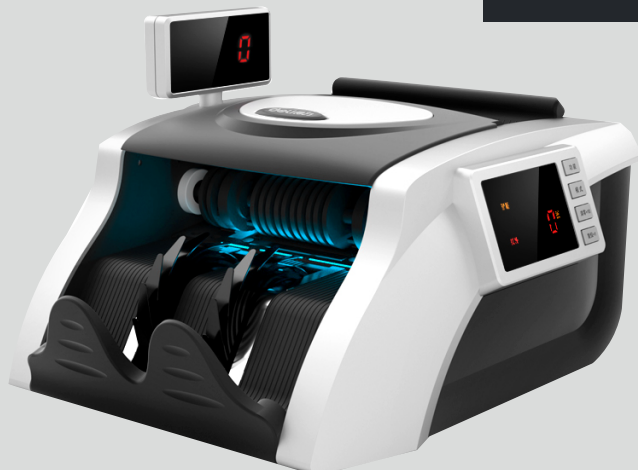

deli

CURRENCY HANDY COUNTER

ET908

4-layer Counterfeit
Detection

Multi-National
Currency Authentication

Customized Motherboard
Configuration

Power-On
Self-Check

270° Rotating Screen
& LED Display Screen

Real Human
Voice Broadcast

MODEL	CURRENCY HANDY COUNTER ET908
Product size(mm)	H298 x W245 x D196
Counting Speed	1000 Bills Per Minute
Hopper Capacity	130 Pieces
Stacker Capacity	130 Pieces
Net Weight	3.5kg
Power Supply	220v~/50Hz