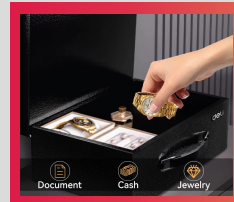

# DIGITAL SAFE BOX

## ET611

**High Temperature  
Resistant**

**Portable Design**

**Large Capacity**

**Built-in Asbestos  
Interlayer**

MODEL	DIGITAL SAFE BOX ET611
Size	335mm x 280mm x 105mm
Lock Type	Key
Interior Material	Felt
Steel Thickness Door/Body	0.5mm/0.5mm
Fireproof Time	20 Mins