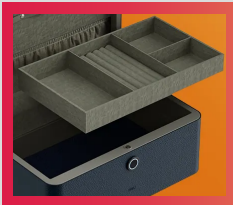

deli

FINGERPRINT STEEL PU LEATHER JEWELRY BOX AE205

Removable Inner
Compartment

Quilted Craftsmanship

Emergency Opening

MODEL	FINGERPRINT STEEL PU LEATHER JEWELRY BOX AE205
Size	H150 x W330 x D220
Lock Type	Fingerprint
Surface Technology	Pasting
Color Options	White, Blue & Green
Design	Compact & Lightweight
Interior	Soft Lining
Exterior	Leather Wrapped