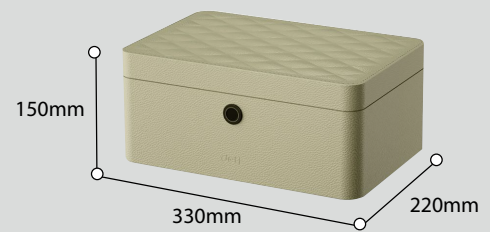

deli

FINGERPRINT STEEL PU LEATHER JEWELRY BOX AE205

Removable Inner
Compartment

Quilted Craftsmanship

Emergency Opening

MODEL	FINGERPRINT STEEL PU LEATHER JEWELRY BOX AE205
Size	H150 x W330 x D220
Lock Type	Fingerprint
Surface Technology	Pasting
Color Options	White, Blue & Green
Design	Compact & Lightweight
Interior	Soft Lining
Exterior	Leather Wrapped